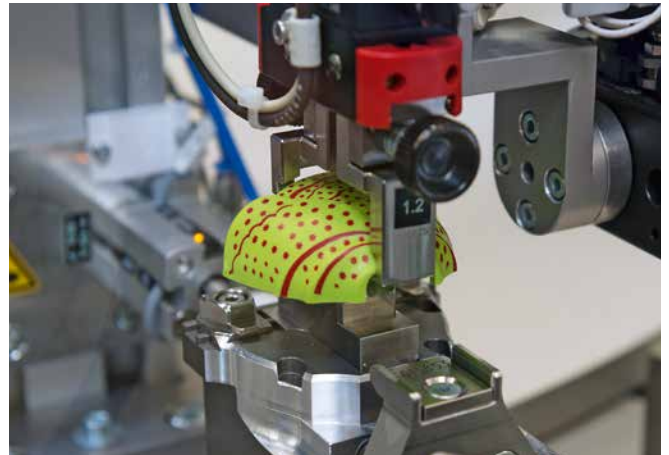

Automation 6-color
with RAPID 2000/60-3